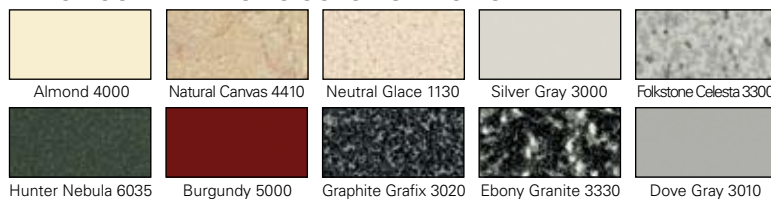

Here is how it works:

- Place your order **BEFORE NOON** and specify **FASTTRACK** (see reverse for details).
- Order any of the standard sizes shown on the back in any of the 17 solid plastic, 15 powder coated or 10 black core phenolic standard colors shown below or #4 satin stainless steel.
- Your order will be produced, packed and ready to ship within 48 hours.

SOLID PLASTIC (HDPE) COLOR SELECTIONS:

POWDER COATED COLOR SELECTION:

BLACK CORE PHENOLIC COLOR SELECTION:

FAST TRACK

SHIP IN 48 HOURS

STANDARD SIZES AVAILABLE FOR 48-HOUR FAST TRACK

**DOOR SIZES
24" x 58"
26" x 58"
34" x 58"
36" x 58"